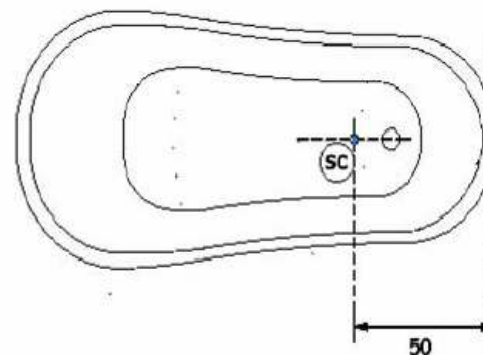

ELLADE

Vasca in vetroresina completa di piedini e colonna di scarico
Fiberglass bathtub, legs and column discharge included

140005801 - D60 Finitura bianca -
White legs and column discharge included;

140005901 - D61 Finitura cromo -
Chrome legs and column discharge included;

140007201 - D62 Finitura bronzo -
Bronze legs and column discharge included;

140007301 - D63 Finitura oro -
Gold legs and column discharge included.

Scarico vasca 1" ½ - 1" ½ drain

SC: Scarico a
terra - *Grounded
drain*