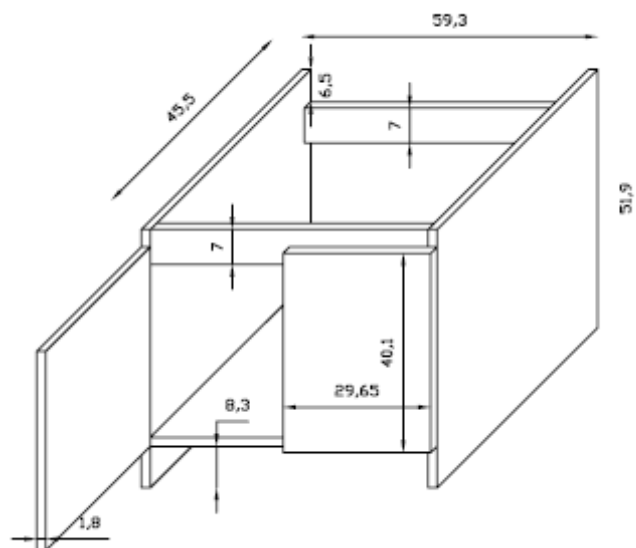

Art. 2002 ISIDE cm 75
 Art. 2001 ISIDE cm 60
 Lavatoio.
 Wash-tub.

Kg. 38
 kg. 30

9007 Mobile appoggio per Iside cm. 60
 Support cabinet for Iside wash-tub
 cm 60

9008 Mobile appoggio per Iside cm. 75
 Support cabinet for Iside wash-tub
 cm 75

9009 Asse in legno per Iside cm. 60
 Wooden board for the Iside wash-tub
 cm 60

9049 Asse in legno per Iside cm. 75
 Wooden board for the Iside wash-tub
 cm 75

Galassia S.p.A.

Zona Industriale Loc. Pantalone
 01030 Corchiano (VT) - Italia
www.ceramicagalassia.com