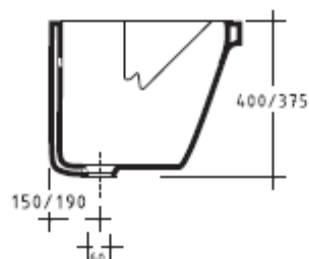

Art. 2002 ISIDE cm 75
 Art. 2001 ISIDE cm 60
 Lavatoio.
 Wash-tub.

Kg. 38
 kg. 30

9007 Mobile appoggio per Iside cm. 60
 Support cabinet for Iside wash-tub
 cm 60

9008 Mobile appoggio per Iside cm. 75
 Support cabinet for Iside wash-tub
 cm 75

9009 Asse in legno per Iside cm. 60
 Wooden board for the Iside wash-tub
 cm 60

9049 Asse in legno per Iside cm. 75
 Wooden board for the Iside wash-tub
 cm 75

Galassia S.p.A.

Zona Industriale Loc. Pantalone
 01030 Corchiano (VT) - Italia
www.ceramicagalassia.com