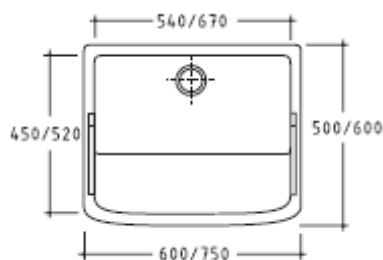

Art. 2002 ISIDE cm 75
 Art. 2001 ISIDE cm 60
 Lavatoio.
 Wash-tub.

Kg. 38
 kg. 30

9007 Mobile appoggio per Iside cm. 60
 Support cabinet for Iside wash-tub
 cm 60

9008 Mobile appoggio per Iside cm. 75
 Support cabinet for Iside wash-tub
 cm 75

9009 Asse in legno per Iside cm. 60
 Wooden board for the Iside wash-tub
 cm 60

9049 Asse in legno per Iside cm. 75
 Wooden board for the Iside wash-tub
 cm 75

Galassia S.p.A.

Zona Industriale Loc. Pantalone
 01030 Corchiano (VT) - Italia
www.ceramicagalassia.com