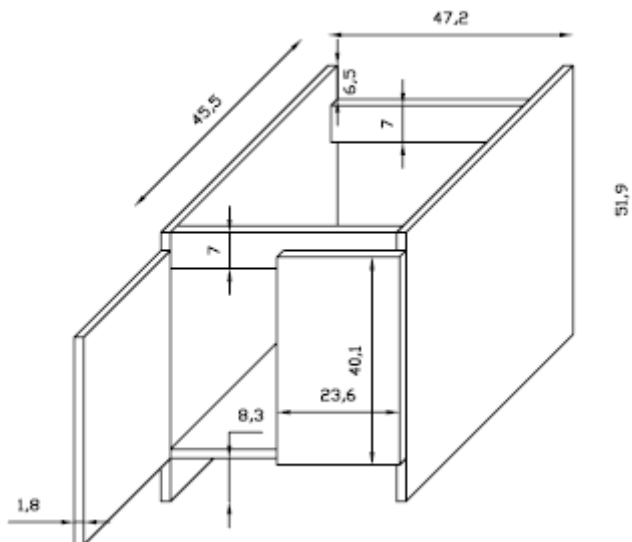

Art. 2002 ISIDE cm 75
 Art. 2001 ISIDE cm 60
 Lavatoio.
 Wash-tub.

Kg. 38
 kg. 30

9007 Mobile appoggio per Iside cm. 60
 Support cabinet for Iside wash-tub
 cm 60

9008 Mobile appoggio per Iside cm. 75
 Support cabinet for Iside wash-tub
 cm 75

9009 Asse in legno per Iside cm. 60
 Wooden board for the Iside wash-tub
 cm 60

9049 Asse in legno per Iside cm. 75
 Wooden board for the Iside wash-tub
 cm 75

Galassia S.p.A.

Zona Industriale Loc. Pantalone
 01030 Corchiano (VT) - Italia
www.ceramicagalassia.com