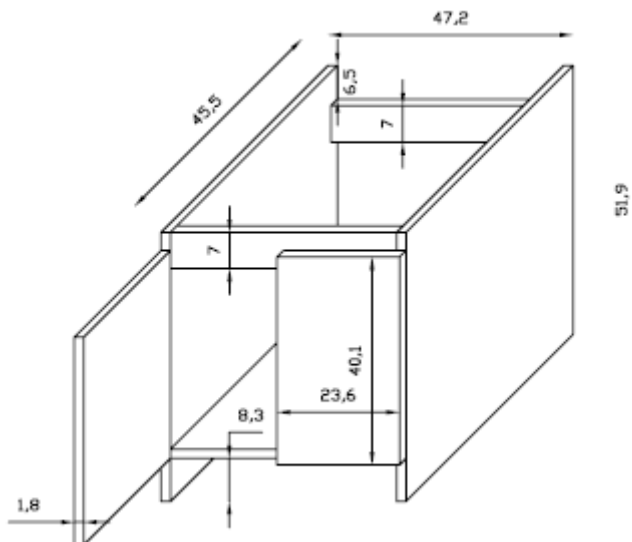

Art. 2002 ISIDE cm 75
 Art. 2001 ISIDE cm 60
 Lavatoio.
 Wash-tub.

Kg. 38
 kg. 30

9007 Mobile appoggio per Iside cm. 60
 Support cabinet for Iside wash-tub
 cm 60

9008 Mobile appoggio per Iside cm. 75
 Support cabinet for Iside wash-tub
 cm 75

9009 Asse in legno per Iside cm. 60
 Wooden board for the Iside wash-tub
 cm 60

9049 Asse in legno per Iside cm. 75
 Wooden board for the Iside wash-tub
 cm 75