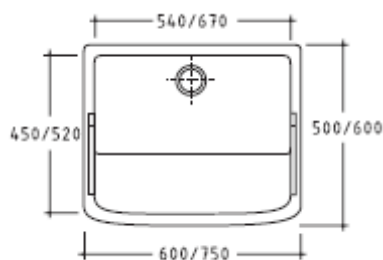

Art. 2002 ISIDE cm 75
 Art. 2001 ISIDE cm 60
 Lavatoio.
 Wash-tub.

Kg. 38
 kg. 30

9007 Mobile appoggio per Iside cm. 60
 Support cabinet for Iside wash-tub
 cm 60

9008 Mobile appoggio per Iside cm. 75
 Support cabinet for Iside wash-tub
 cm 75

9009 Asse in legno per Iside cm. 60
 Wooden board for the Iside wash-tub
 cm 60

9049 Asse in legno per Iside cm. 75
 Wooden board for the Iside wash-tub
 cm 75