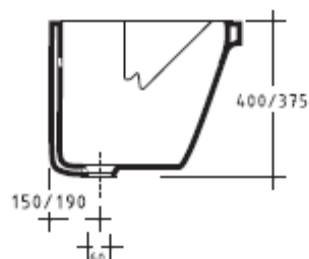

Art. 2002 ISIDE cm 75
 Art. 2001 ISIDE cm 60
 Lavatoio.
 Wash-tub.

Kg. 38
 kg. 30

9007 Mobile appoggio per Iside cm. 60
 Support cabinet for Iside wash-tub
 cm 60

9008 Mobile appoggio per Iside cm. 75
 Support cabinet for Iside wash-tub
 cm 75

9009 Asse in legno per Iside cm. 60
 Wooden board for the Iside wash-tub
 cm 60

9049 Asse in legno per Iside cm. 75
 Wooden board for the Iside wash-tub
 cm 75