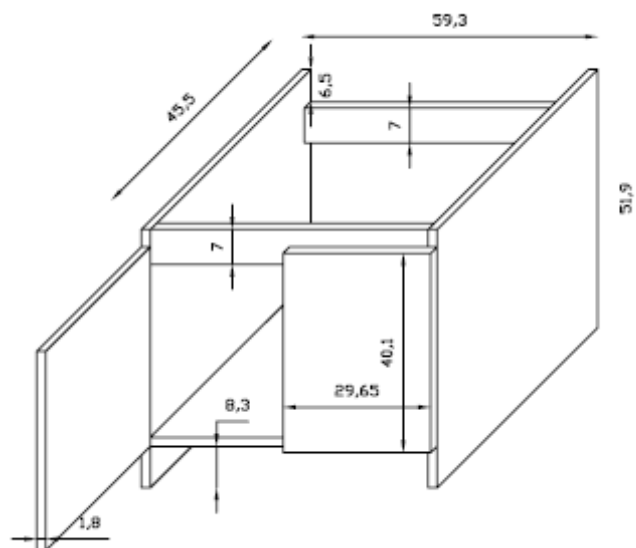

Art. 2002 ISIDE cm 75
 Art. 2001 ISIDE cm 60
 Lavatoio.
 Wash-tub.

Kg. 38
 kg. 30

9007 Mobile appoggio per Iside cm. 60
 Support cabinet for Iside wash-tub
 cm 60

9008 Mobile appoggio per Iside cm. 75
 Support cabinet for Iside wash-tub
 cm 75

9009 Asse in legno per Iside cm. 60
 Wooden board for the Iside wash-tub
 cm 60

9049 Asse in legno per Iside cm. 75
 Wooden board for the Iside wash-tub
 cm 75