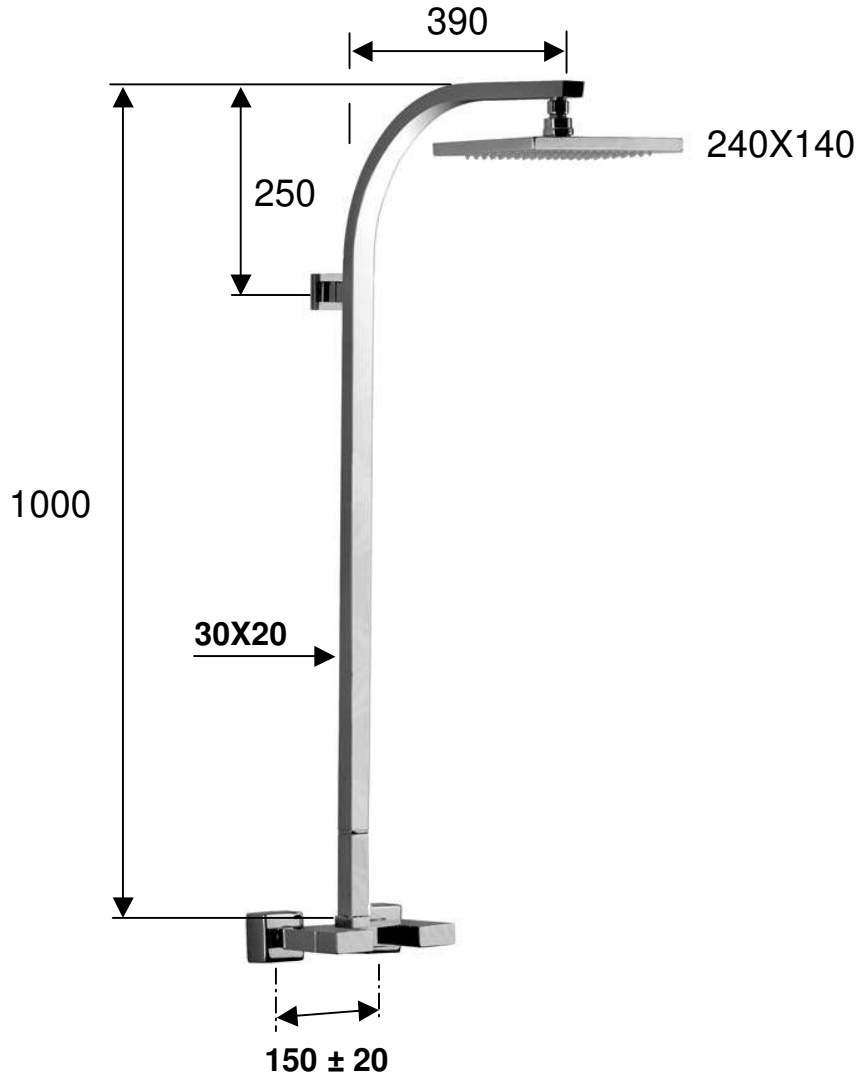

DANIEL

SCHEDA TECNICA TECHNICAL FEATURES

ART. COD.

W4437R

MATERIALI / MATERIALS

OTTONE CROMATO / CHROME PLATED BRASS

CROMATURA / CHROME PLATING

UNI EN 248