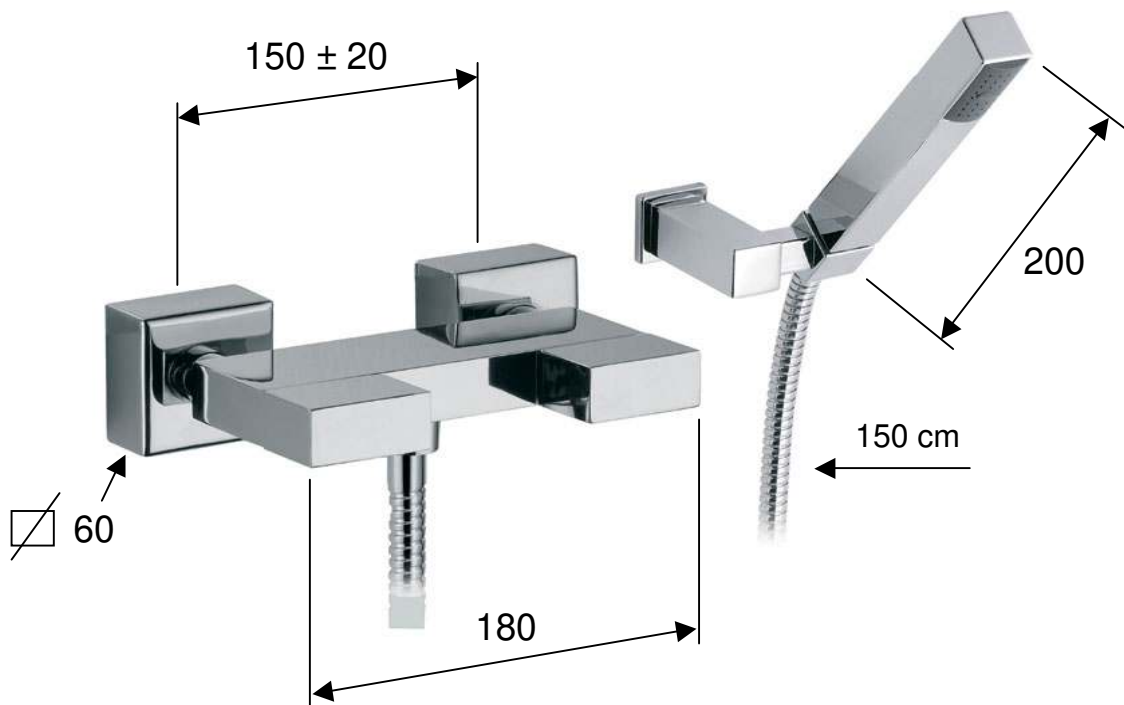

DANIEL

SCHEDA TECNICA TECHNICAL FEATURES

ART. COD.

W4433 A

MATERIALI / MATERIALS

OTTONE CROMATO / CHROME PLATED BRASS

CROMATURA / CHROME PLATING

UNI EN 248