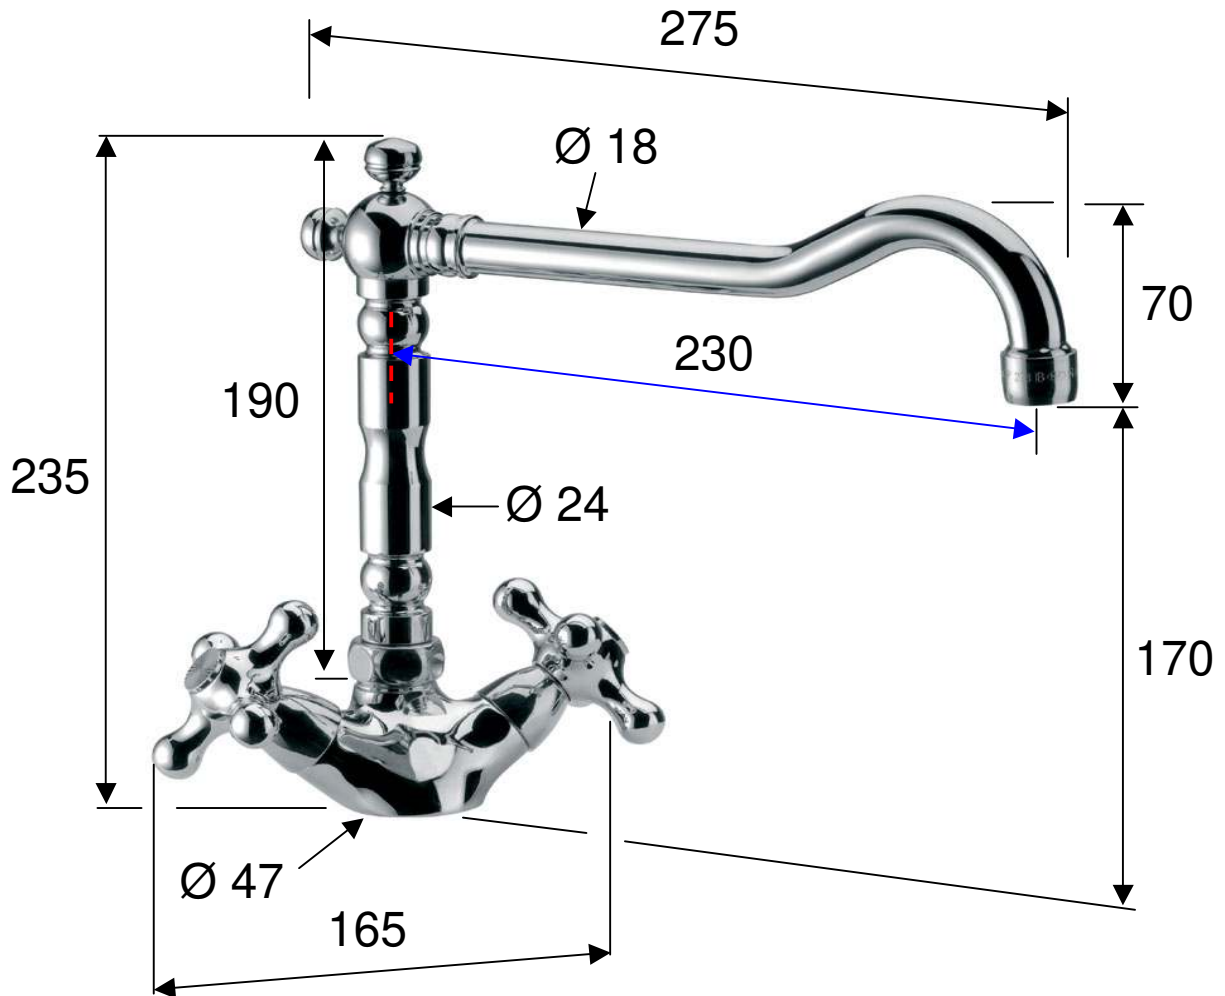

DANIEL

SCHEDA TECNICA TECHNICAL FEATURES

ART. COD.

V7114

MATERIALI / MATERIALS

OTTONE CROMATO / CHROME PLATED BRASS

CROMATURA / CHROME PLATING

UNI EN 248