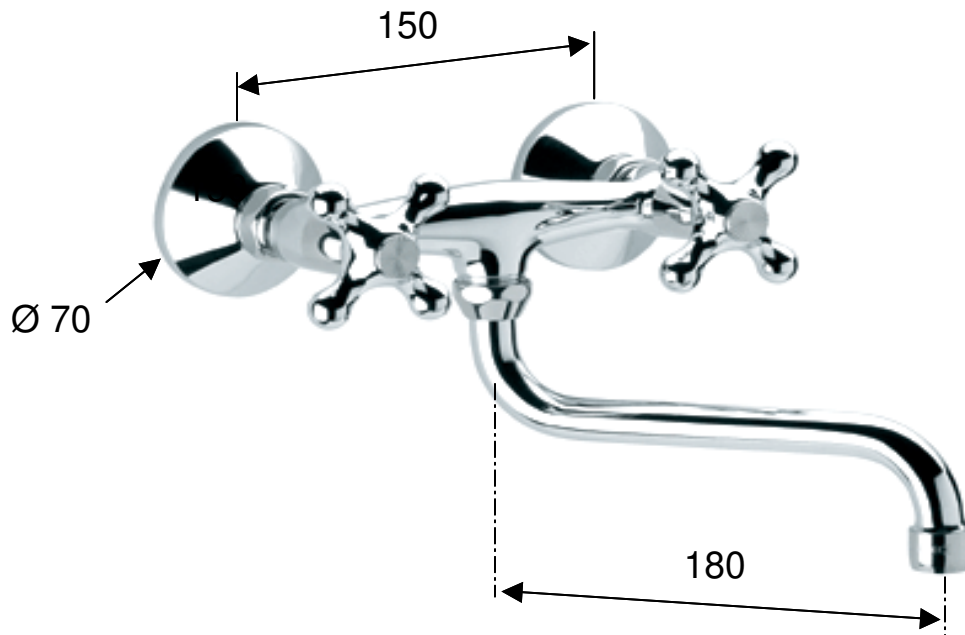

DANIEL

SCHEDA TECNICA TECHNICAL FEATURES

ART. COD.

V7004

MATERIALI / MATERIALS

OTTONE CROMATO / CHROME PLATED BRASS

CROMATURA / CHROME PLATING

UNI EN 248