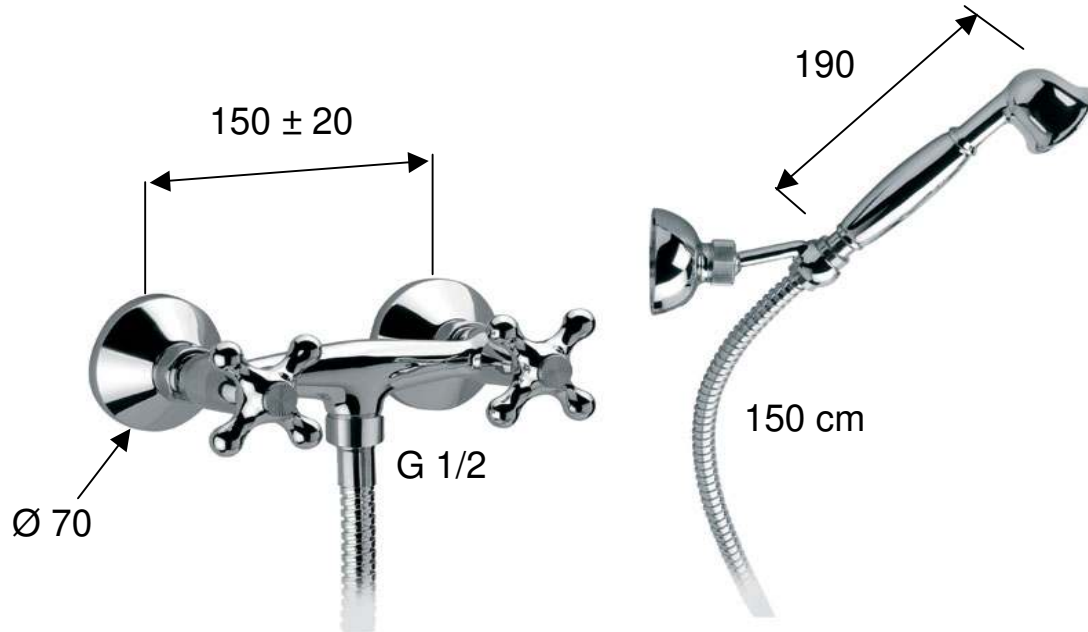

DANIEL

SCHEDA TECNICA TECHNICAL FEATURES

ART. COD.

V4433A

MATERIALI / MATERIALS

OTTONE CROMATO / CHROME PLATED BRASS

CROMATURA / CHROME PLATING

UNI EN 248