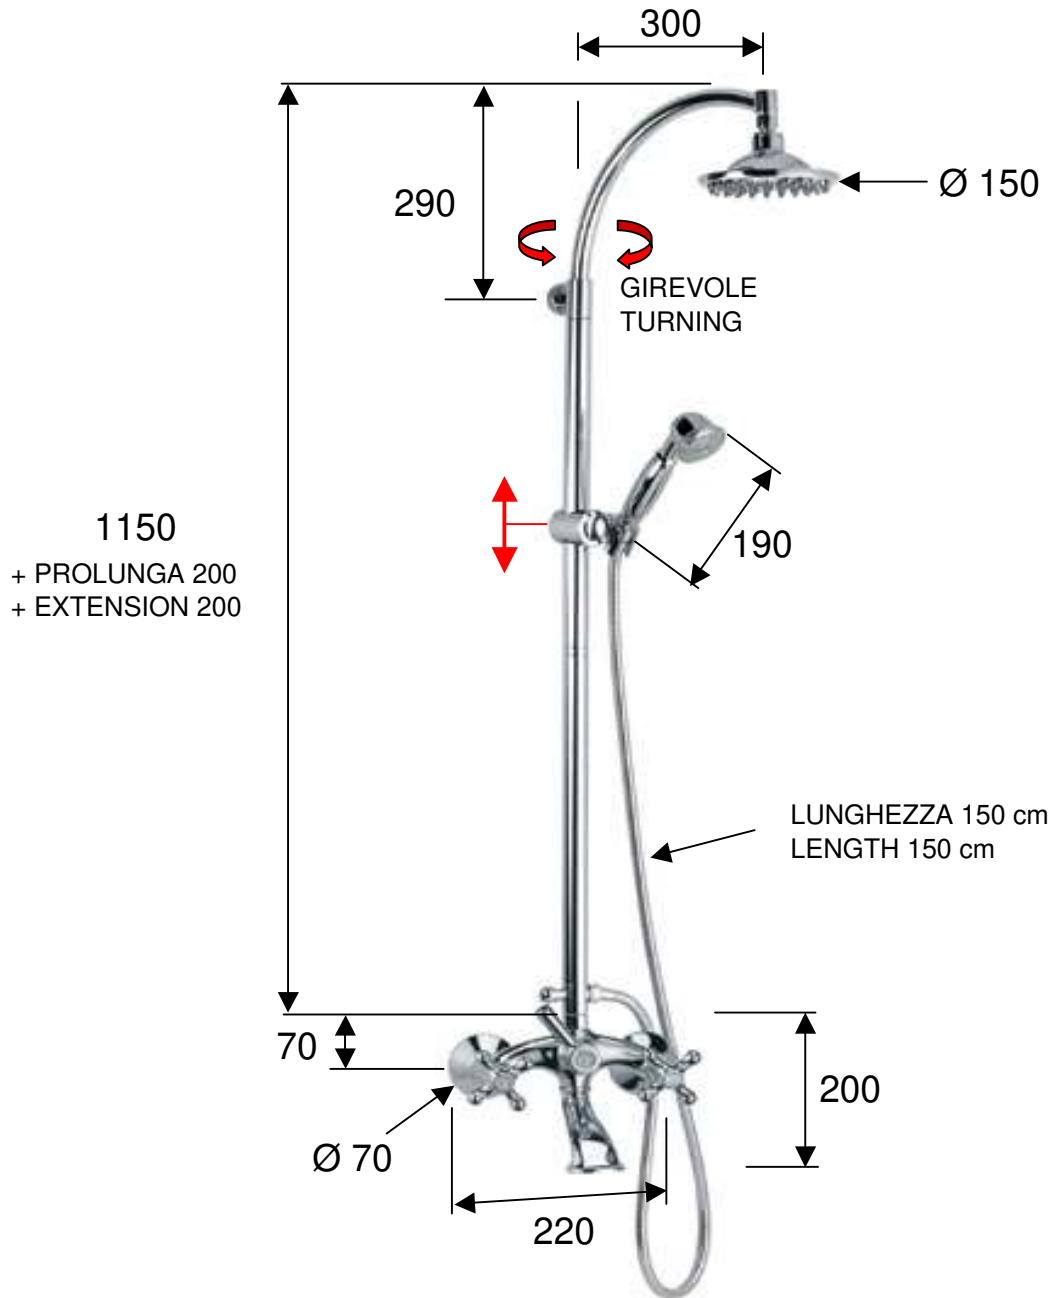

DANIEL

SCHEDA TECNICA TECHNICAL FEATURES

ART. COD.

V4136

MATERIALI / MATERIALS

OTTONE CROMATO / CHROME PLATED BRASS

CROMATURA / CHROME PLATING

UNI EN 248