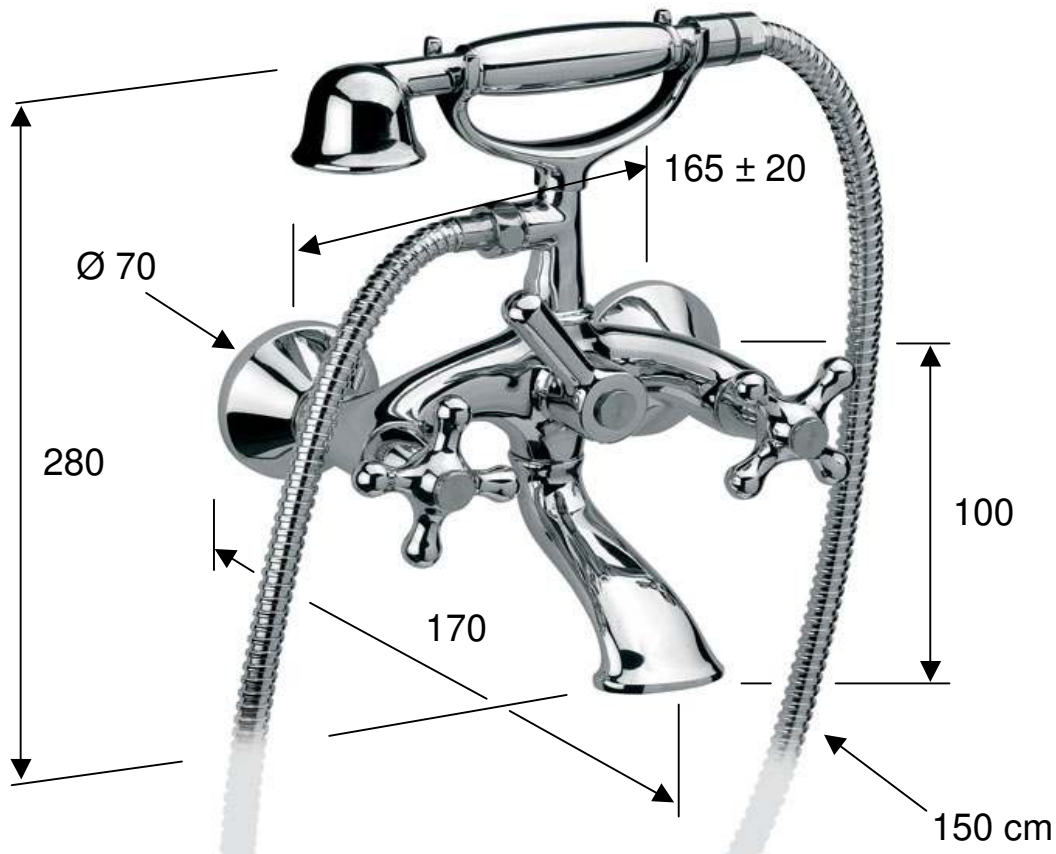

**DANIEL**

SCHEDA TECNICA TECHNICAL FEATURES

ART. COD.

**V4101**

**MATERIALI / MATERIALS**

OTTONE CROMATO / CHROME PLATED BRASS

**CROMATURA / CHROME PLATING**

UNI EN 248