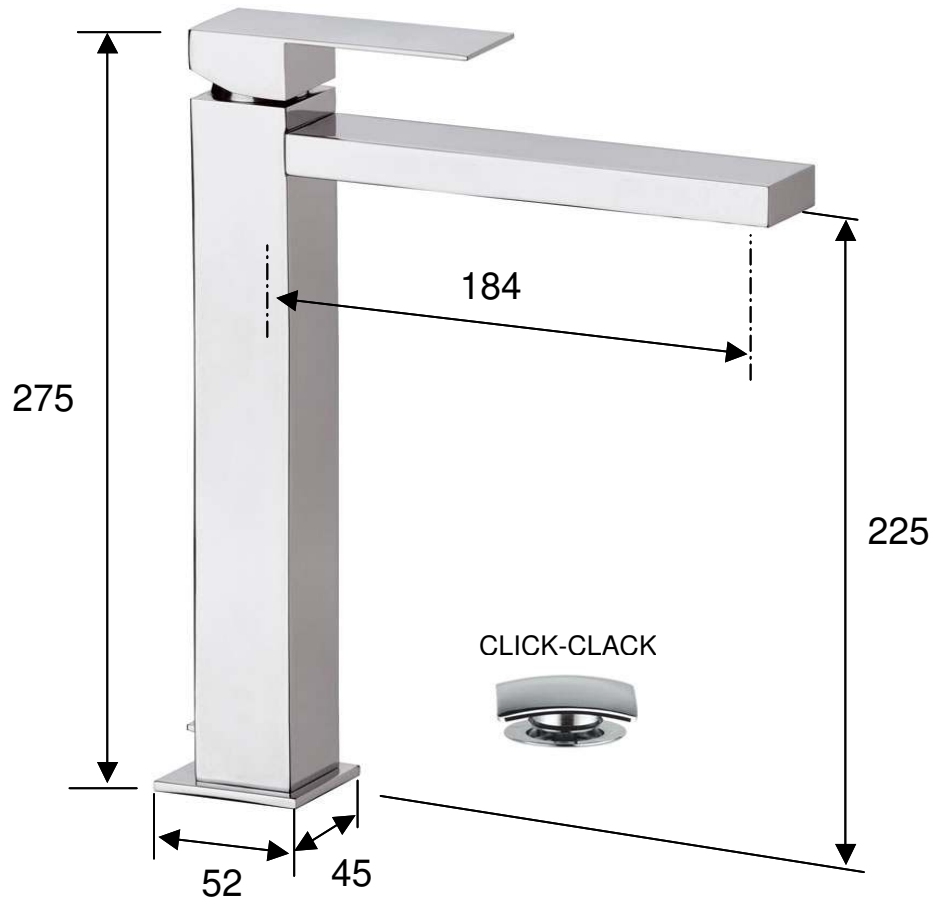

DANIEL

SCHEMA TECNICA - TECHNICAL FEATURES

ART. COD.

SK 607X

MATERIALI / MATERIALS

OTTONE CROMATO / CHROME PLATED BRASS

CROMATURA / CHROME PLATING

UNI EN 248