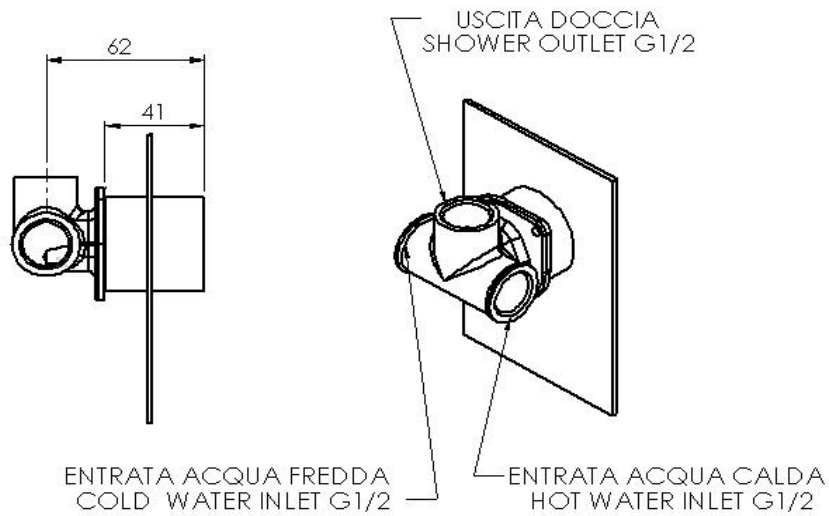

DANIEL

SCHEDA TECNICA TECHNICAL FEATURES

ART. COD.

SK 602

MATERIALI / MATERIALS

OTTONE CROMATO / CHROME PLATED BRASS

CROMATURA / CHROME PLATING

UNI EN 248