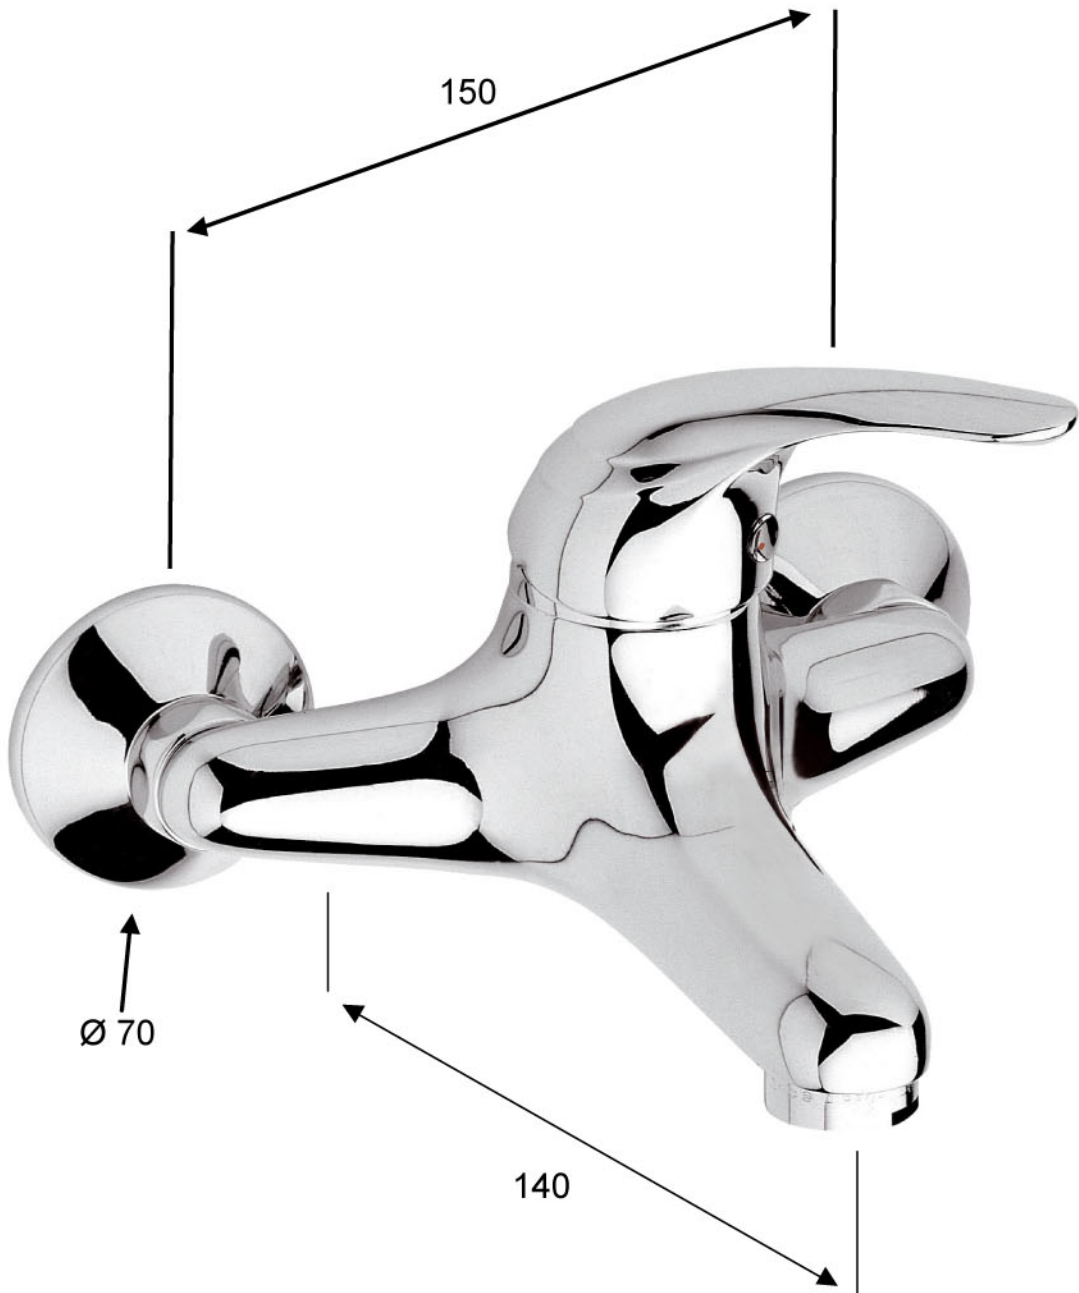

SCHEDA TECNICA TECHNICAL FEATURES

DANIEL

ART. COD.

SA1600SD

MATERIALI / MATERIALS

OTTONE CROMATO / CHROME PLATED BRASS

CROMATURA / CHROME PLATING

UNI EN 248