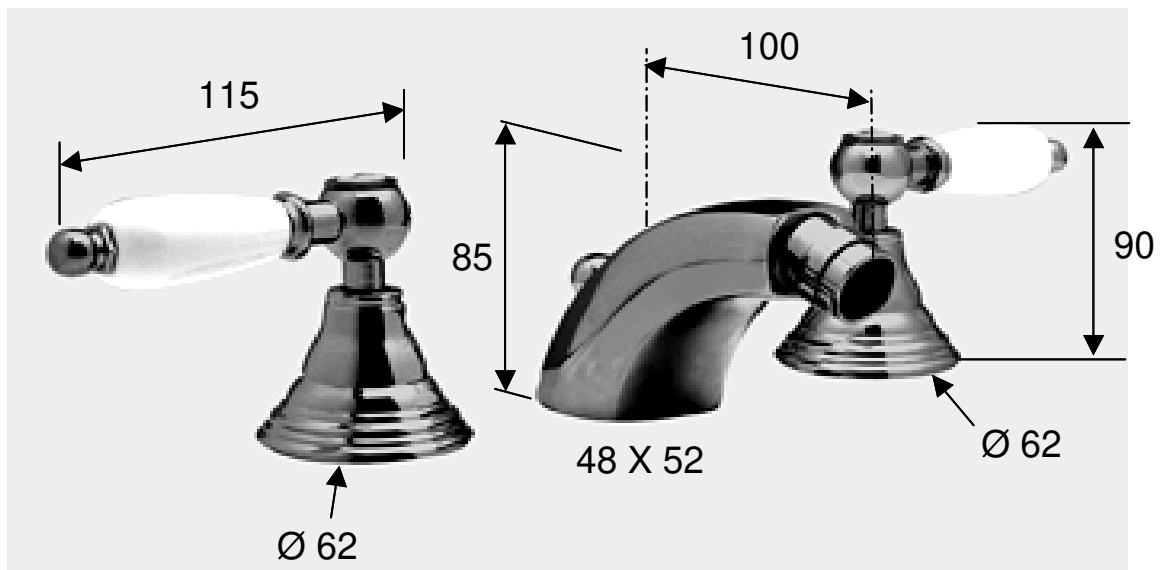

DANIEL

SCHEDA TECNICA TECHNICAL FEATURES

ART. COD.

RT6302

MATERIALI / MATERIALS

OTTONE CROMATO / CHROME PLATED BRASS

CROMATURA / CHROME PLATING

UNI EN 248