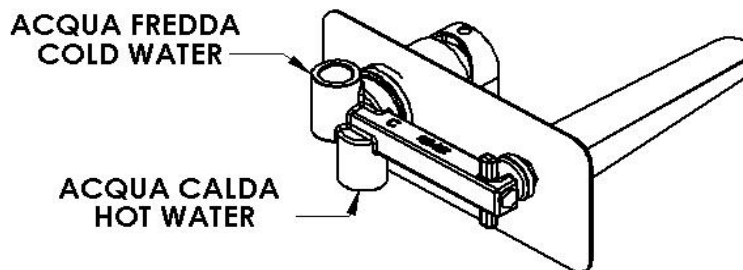

DANIEL

SCHEDA TECNICA TECHNICAL FEATURES

ART. COD.

OM632

MATERIALI / MATERIALS

OTTONE CROMATO / CHROME PLATED BRASS

CROMATURA / CHROME PLATING

UNI EN 248