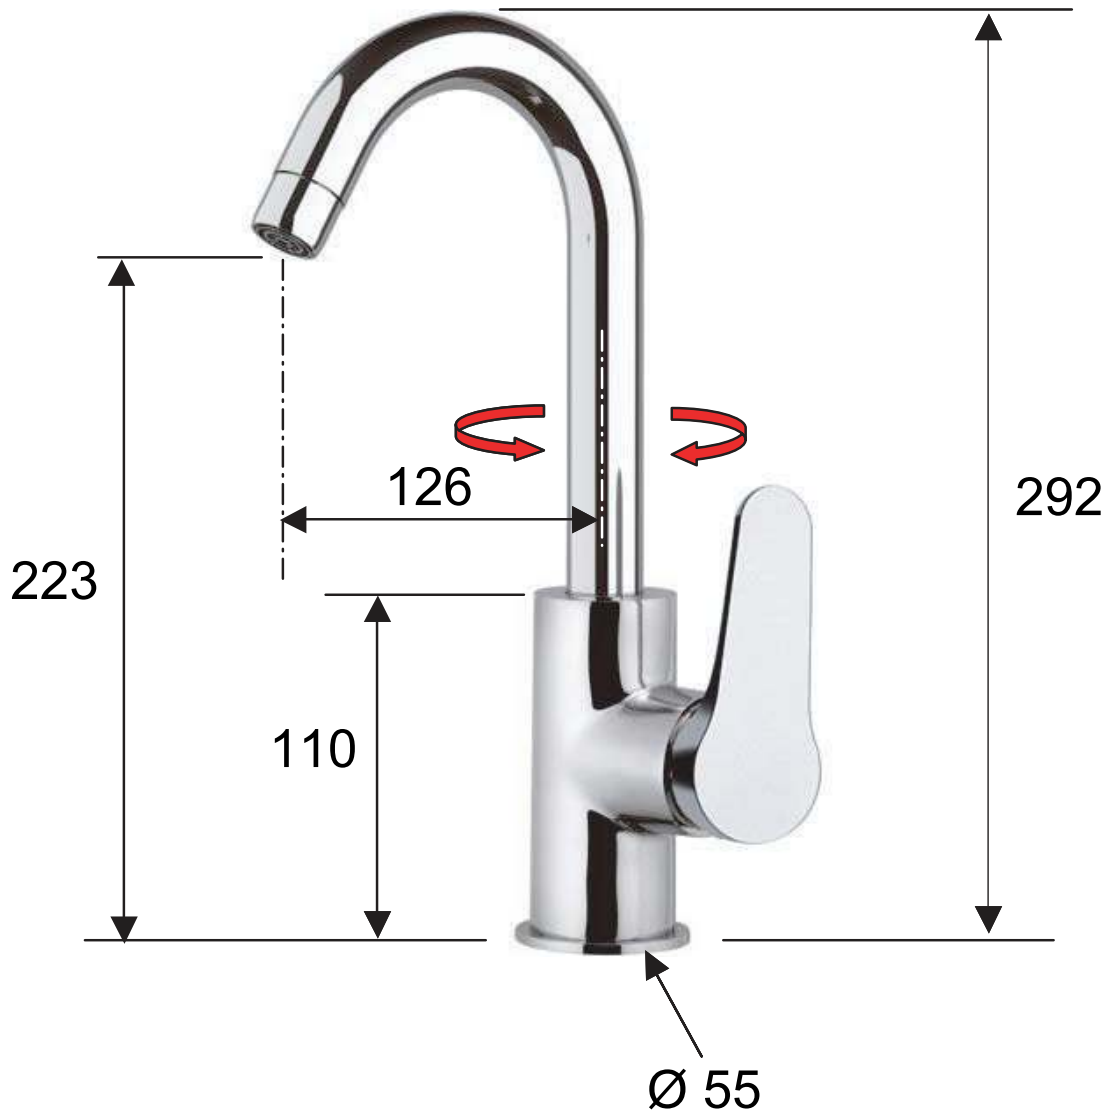

**DANIEL**

SCHEDA TECNICA TECHNICAL FEATURES

ART. COD.

**OM618C**

**MATERIALI / MATERIALS**

OTTONE CROMATO / CHROME PLATED BRASS

**CROMATURA / CHROME PLATING**

UNI EN 248