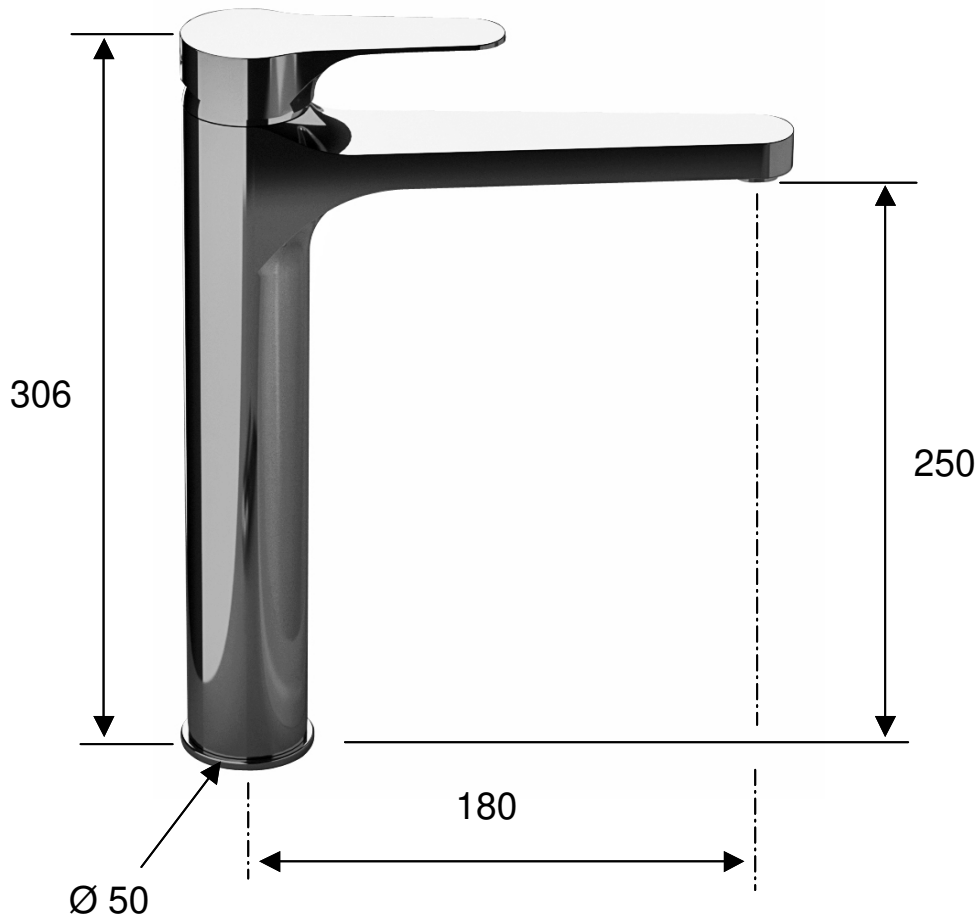

**DANIEL**

SCHEDA TECNICA TECHNICAL FEATURES

ART. COD.

OM607X

**MATERIALI / MATERIALS**

OTTONE CROMATO / CHROME PLATED BRASS

**CROMATURA / CHROME PLATING**

UNI EN 248