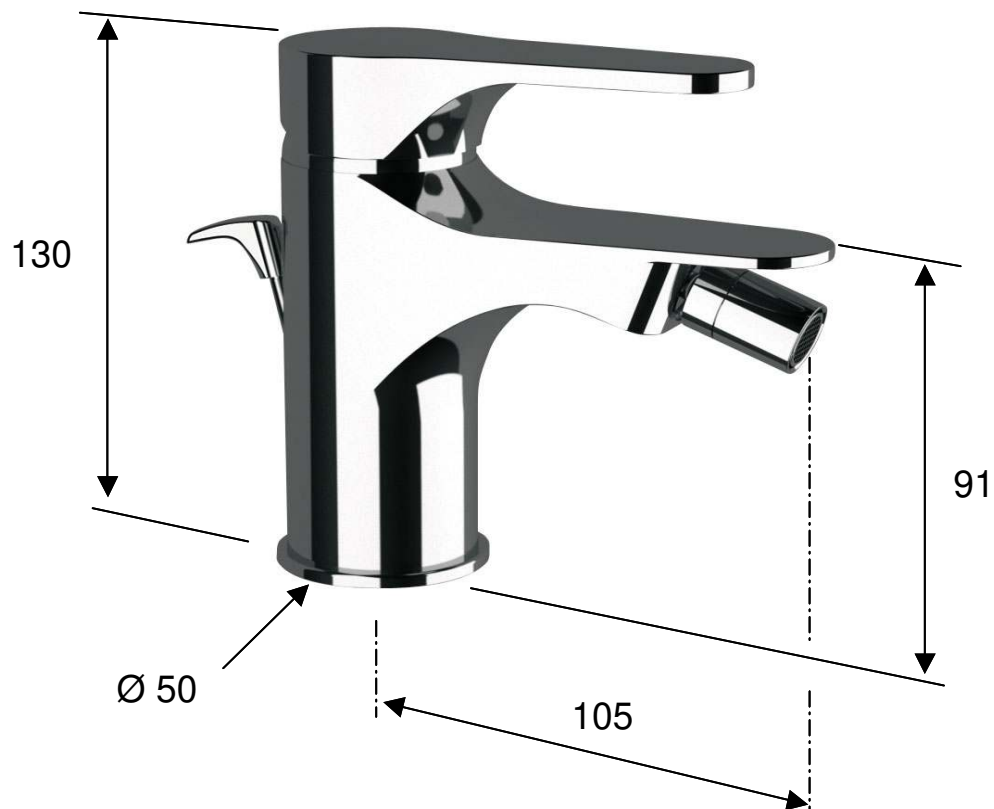

DANIEL

SCHEDA TECNICA TECHNICAL FEATURES

ART. COD.

OM604

MATERIALI / MATERIALS

OTTONE CROMATO / CHROME PLATED BRASS

CROMATURA / CHROME PLATING

UNI EN 248