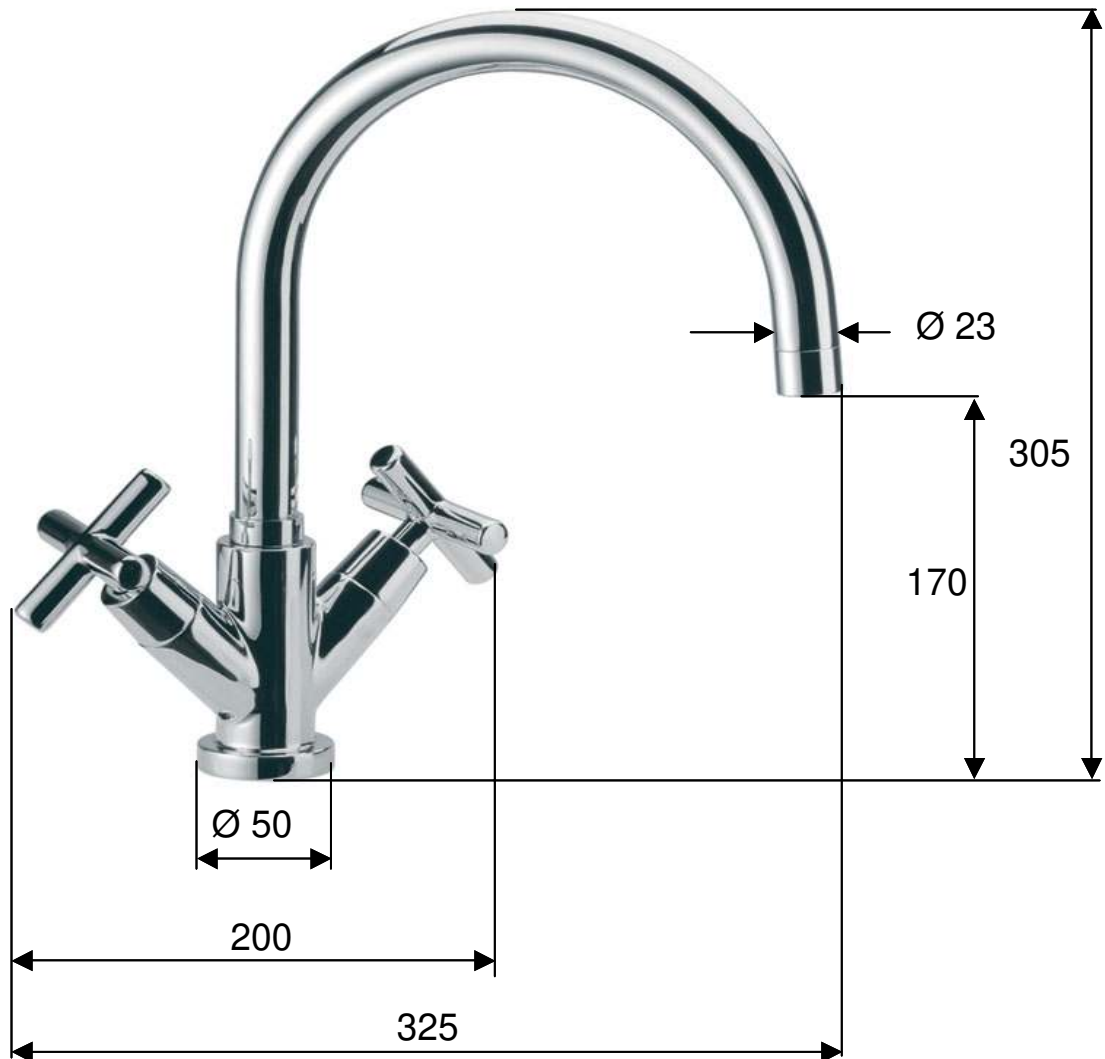

DANIEL

SCHEDA TECNICA TECHNICAL FEATURES

ART. COD.

J 7100

MATERIALI / MATERIALS

OTTONE CROMATO / CHROME PLATED BRASS

CROMATURA / CHROME PLATING

UNI EN 248