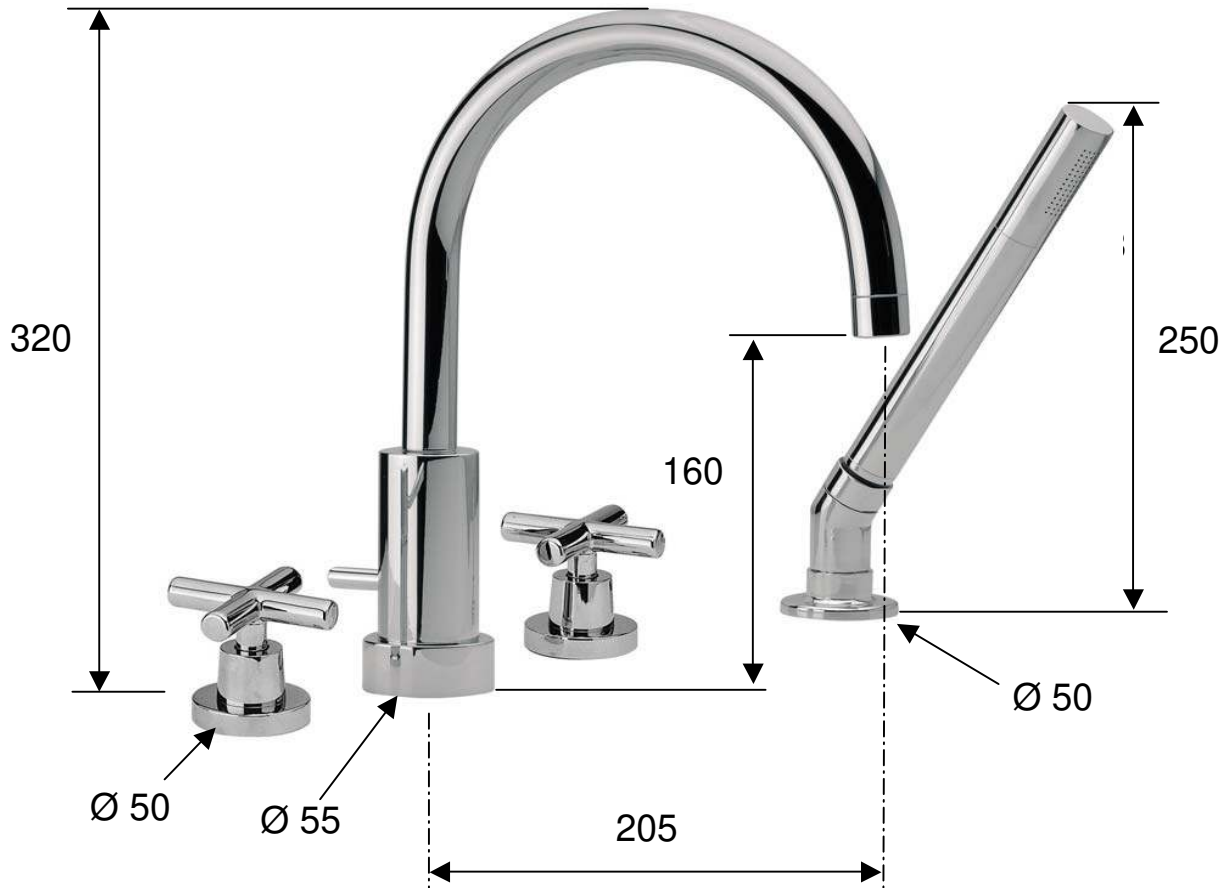

DANIEL

SCHEDA TECNICA TECHNICAL FEATURES

ART. COD.

J 4492

MATERIALI / MATERIALS

OTTONE CROMATO / CHROME PLATED BRASS

CROMATURA / CHROME PLATING

UNI EN 248