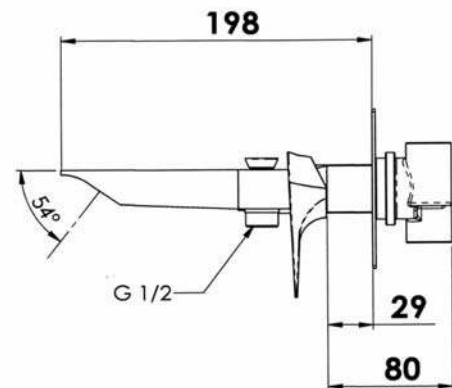

DANIEL

SCHEDA TECNICA TECHNICAL FEATURES

ART. COD.

DV 652

MATERIALI / MATERIALS

OTTONE CROMATO / CHROME PLATED BRASS

CROMATURA / CHROME PLATING

UNI EN 248