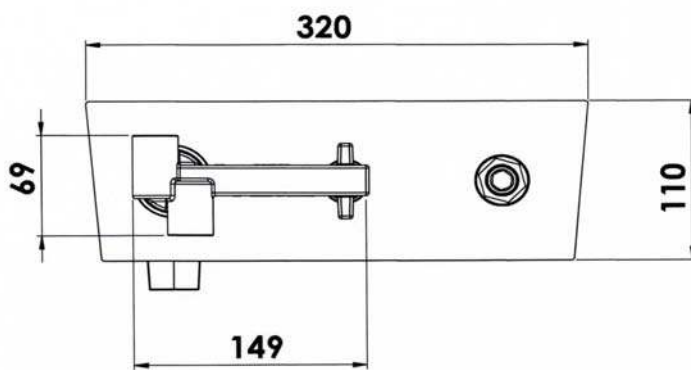

DANIEL

SCHEDA TECNICA TECHNICAL FEATURES

ART. COD.

DV 652

MATERIALI / MATERIALS

OTTONE CROMATO / CHROME PLATED BRASS

CROMATURA / CHROME PLATING

UNI EN 248