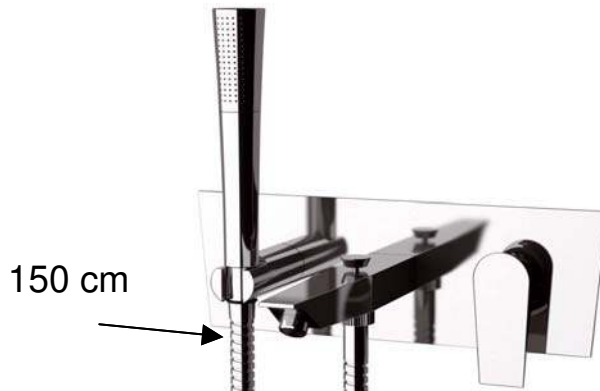

DANIEL

SCHEDA TECNICA TECHNICAL FEATURES

ART. COD.

DV 652

MATERIALI / MATERIALS

OTTONE CROMATO / CHROME PLATED BRASS

CROMATURA / CHROME PLATING

UNI EN 248