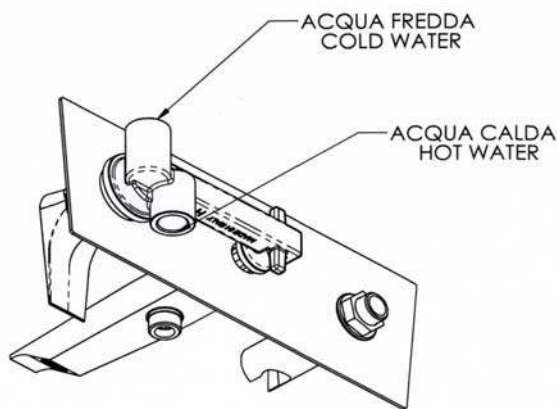

DANIEL

SCHEDA TECNICA TECHNICAL FEATURES

ART. COD.

DV 652

MATERIALI / MATERIALS

OTTONE CROMATO / CHROME PLATED BRASS

CROMATURA / CHROME PLATING

UNI EN 248