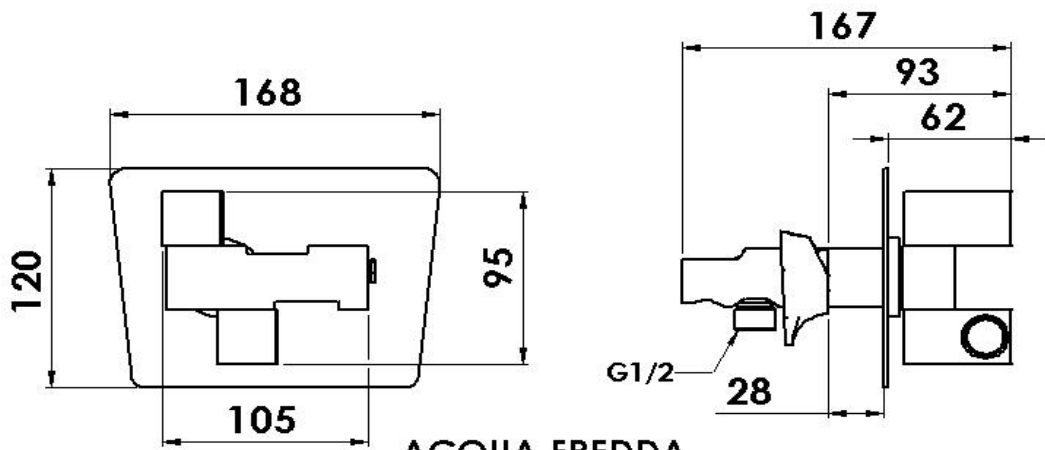

DANIEL

SCHEDA TECNICA TECHNICAL FEATURES

ART. COD.

DV 642

ACQUA FREDDA
COLD WATER

ACQUA CALDA
HOT WATER

MATERIALI / MATERIALS

OTTONE CROMATO / CHROME PLATED BRASS

CROMATURA / CHROME PLATING

UNI EN 248