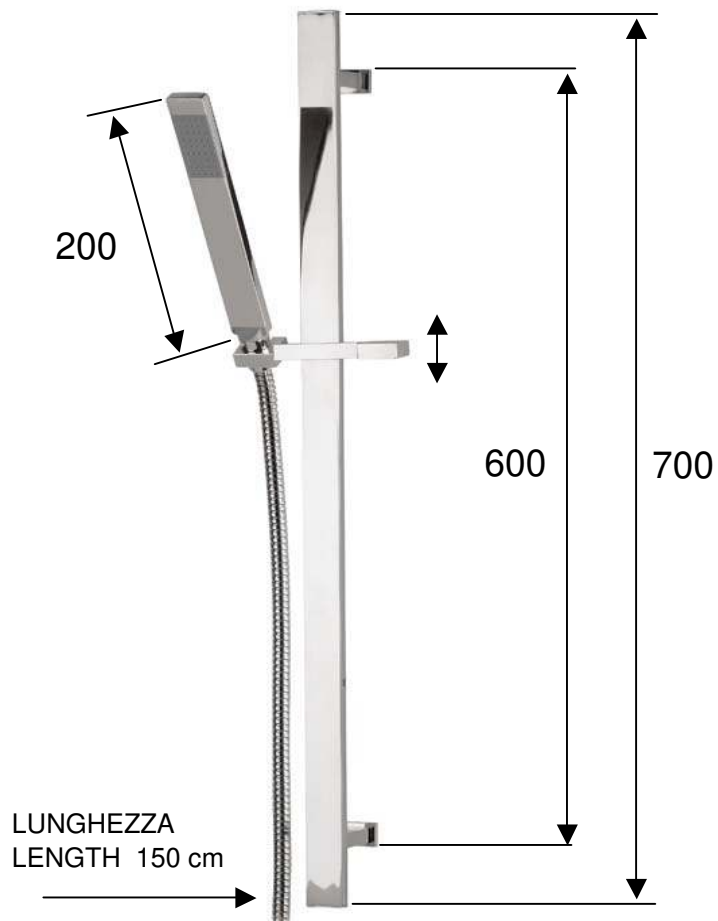

DANIEL

SCHEDA TECNICA TECHNICAL FEATURES

ART. COD.

A355494

MATERIALI / MATERIALS

OTTONE CROMATO / CHROME PLATED BRASS

CROMATURA / CHROME PLATING

UNI EN 248