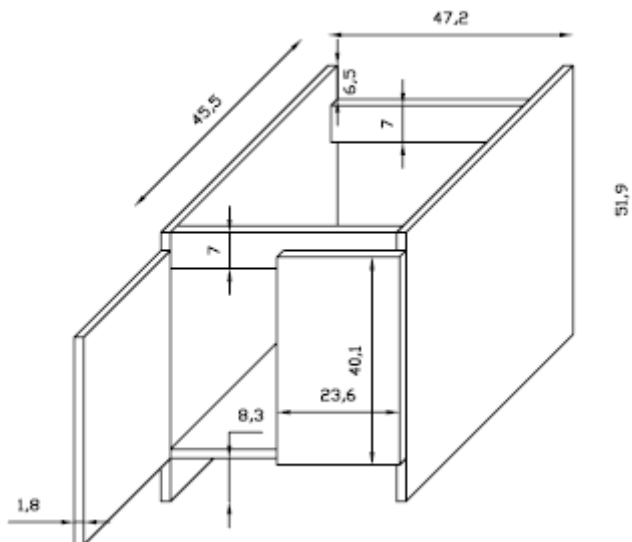

Art. 2002 ISIDE cm 75  
 Art. 2001 ISIDE cm 60  
 Lavatoio.  
 Wash-tub.

Kg. 38  
 kg. 30

9007 Mobile appoggio per Iside cm. 60  
 Support cabinet for Iside wash-tub  
 cm 60

9008 Mobile appoggio per Iside cm. 75  
 Support cabinet for Iside wash-tub  
 cm 75

9009 Asse in legno per Iside cm. 60  
 Wooden board for the Iside wash-tub  
 cm 60

9049 Asse in legno per Iside cm. 75  
 Wooden board for the Iside wash-tub  
 cm 75