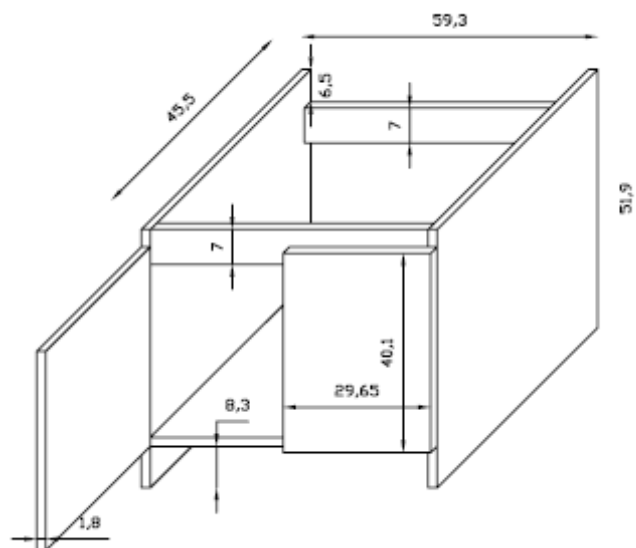

Art. 2002 ISIDE cm 75  
 Art. 2001 ISIDE cm 60  
 Lavatoio.  
 Wash-tub.

Kg. 38  
 kg. 30

9007 Mobile appoggio per Iside cm. 60  
 Support cabinet for Iside wash-tub  
 cm 60

9008 Mobile appoggio per Iside cm. 75  
 Support cabinet for Iside wash-tub  
 cm 75

9009 Asse in legno per Iside cm. 60  
 Wooden board for the Iside wash-tub  
 cm 60

9049 Asse in legno per Iside cm. 75  
 Wooden board for the Iside wash-tub  
 cm 75