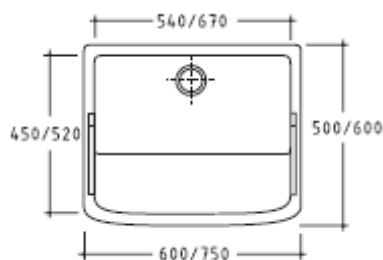

Art. 2002 ISIDE cm 75  
 Art. 2001 ISIDE cm 60  
 Lavatoio.  
 Wash-tub.

Kg. 38  
 kg. 30

9007 Mobile appoggio per Iside cm. 60  
 Support cabinet for Iside wash-tub  
 cm 60

9008 Mobile appoggio per Iside cm. 75  
 Support cabinet for Iside wash-tub  
 cm 75

9009 Asse in legno per Iside cm. 60  
 Wooden board for the Iside wash-tub  
 cm 60

9049 Asse in legno per Iside cm. 75  
 Wooden board for the Iside wash-tub  
 cm 75