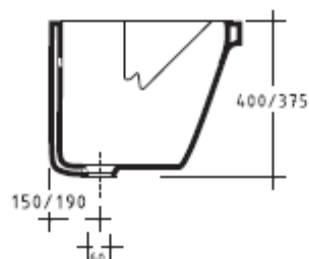

Art. 2002 ISIDE cm 75  
 Art. 2001 ISIDE cm 60  
 Lavatoio.  
 Wash-tub.

Kg. 38  
 kg. 30

9007 Mobile appoggio per Iside cm. 60  
 Support cabinet for Iside wash-tub  
 cm 60

9008 Mobile appoggio per Iside cm. 75  
 Support cabinet for Iside wash-tub  
 cm 75

9009 Asse in legno per Iside cm. 60  
 Wooden board for the Iside wash-tub  
 cm 60

9049 Asse in legno per Iside cm. 75  
 Wooden board for the Iside wash-tub  
 cm 75