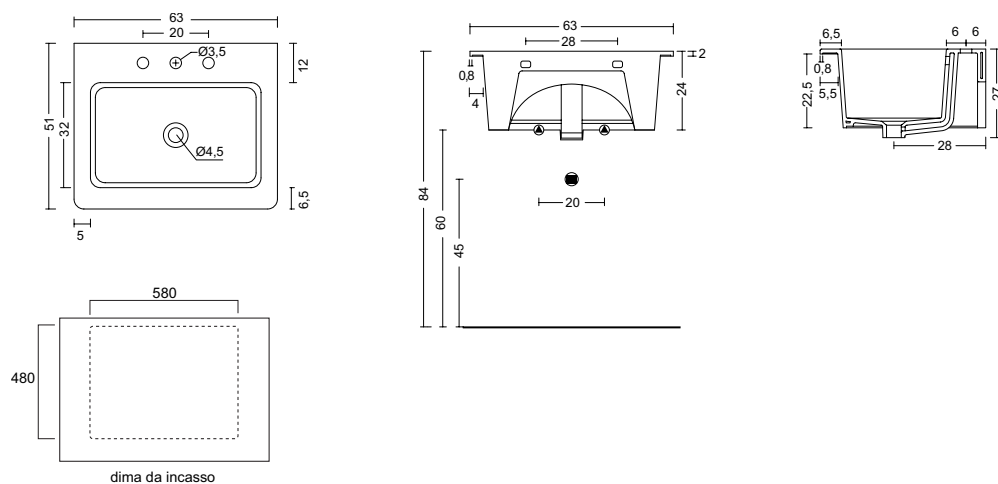

## art. ASSO04/60

lavabo 63x51 cm

washbasin 63x51 cm

## Scheda tecnica / technical drawings

## ACAL

asse per lavanderia in pino di svezia

cm 48,5x39,5xh2

washing board in swedish pine wood

cm 48,5x39,5xh2