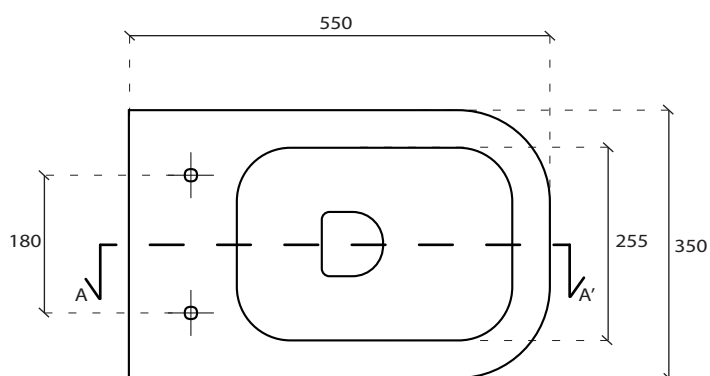

MEG11

Designed by **Antonio Pascale**

GALASSIA Italy

Art. **5419**

INFO

VASO TRASLATO
WC floor drain adjustable flush

PESO **Kg 31**
Weight

REVISIONE 1.0
Silvano Mariano

DATA
22/11/16

CE EN 997

COLORI

● **BIANCO LUCIDO** **cod. 5419**
Glossy White

ACCESSORI

COPRIVASO EXTRASLIM
Extra slim seat-cover
cod. 5479

COPRIVASO EXTRASLIM A CADUTA RALLENTATA
Extra slim seat-cover soft closing
cod. 5478

COPRIVASO
Seat-cover
cod. 5454

COPRIVASO A CADUTA RALLENTATA
Seat-cover soft closing
cod. 5455

VISTA DALL'ALTO