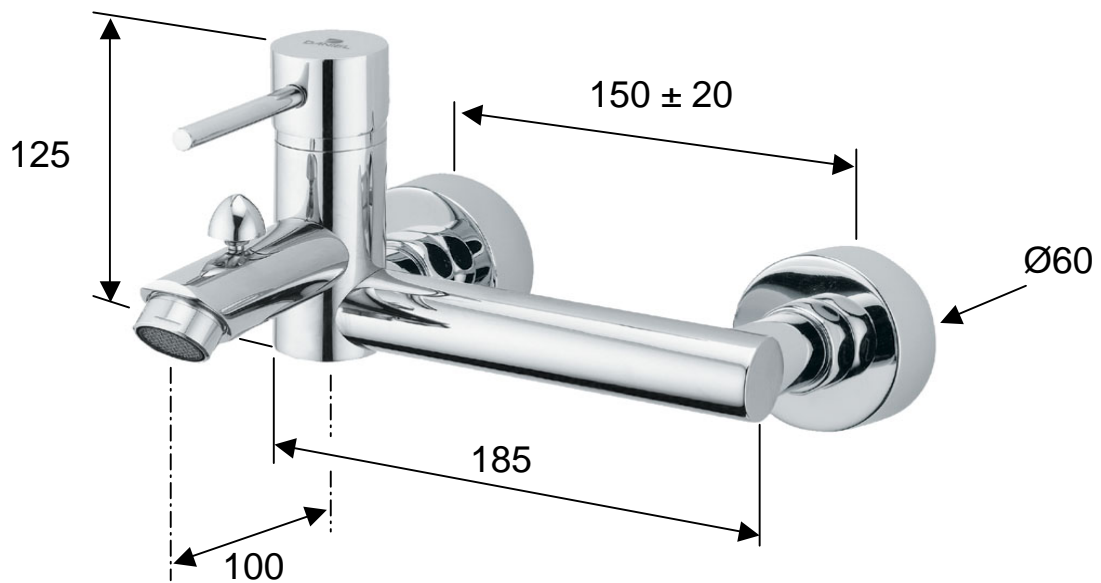

DANIEL

SCHEDA TECNICA TECHNICAL FEATURES

ART. COD.

S20600H

MATERIALI / MATERIALS

OTTONE CROMATO / CHROME PLATED BRASS

CROMATURA / CHROME PLATING

UNI EN 248