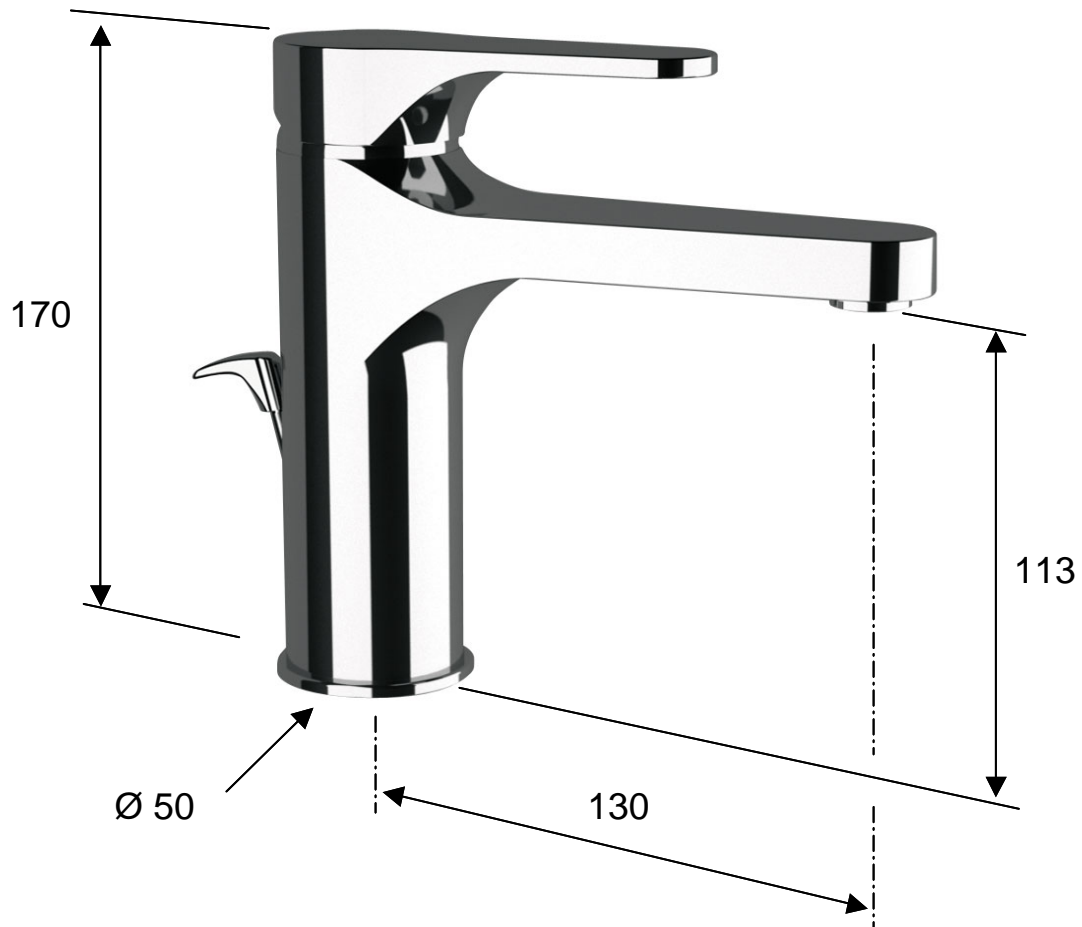

DANIEL

SCHEDA TECNICA TECHNICAL FEATURES

ART. COD.

OM607

MATERIALI / MATERIALS

OTTONE CROMATO / CHROME PLATED BRASS

CROMATURA / CHROME PLATING

UNI EN 248