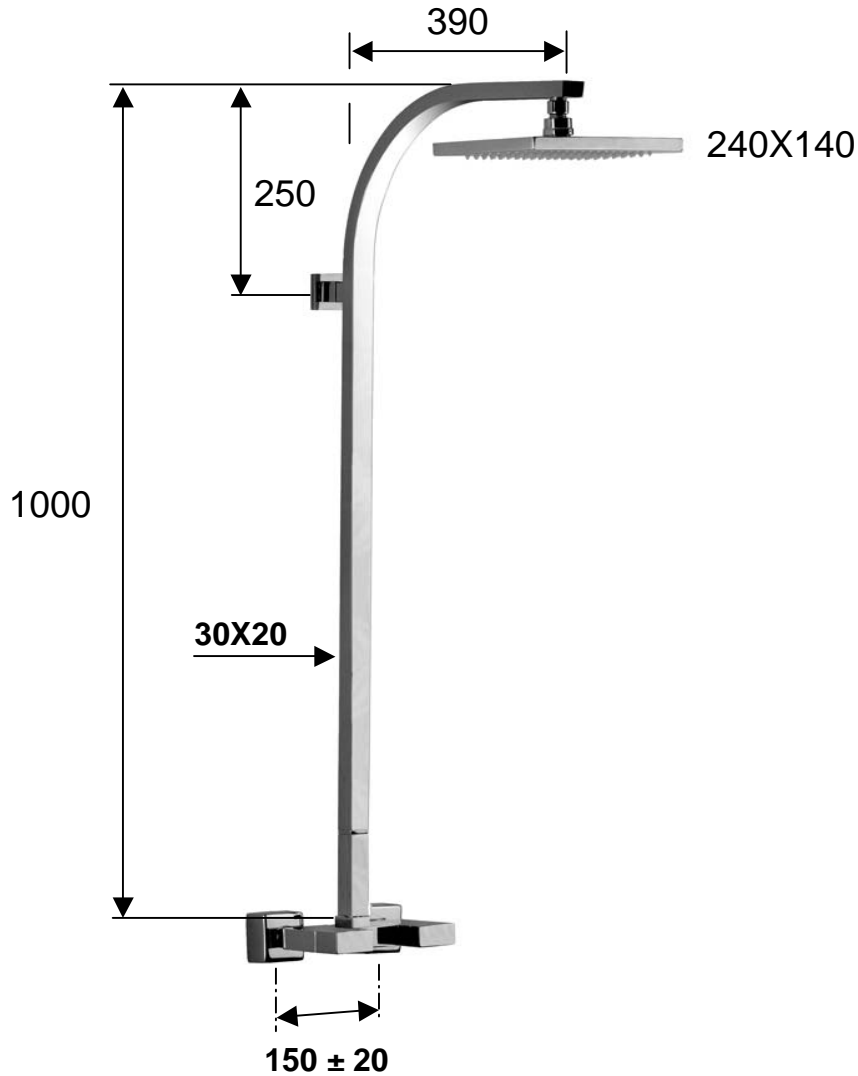

DANIEL

SCHEDA TECNICA TECHNICAL FEATURES

ART. COD.

W4437R

MATERIALI / MATERIALS

OTTONE CROMATO / CHROME PLATED BRASS

CROMATURA / CHROME PLATING

UNI EN 248