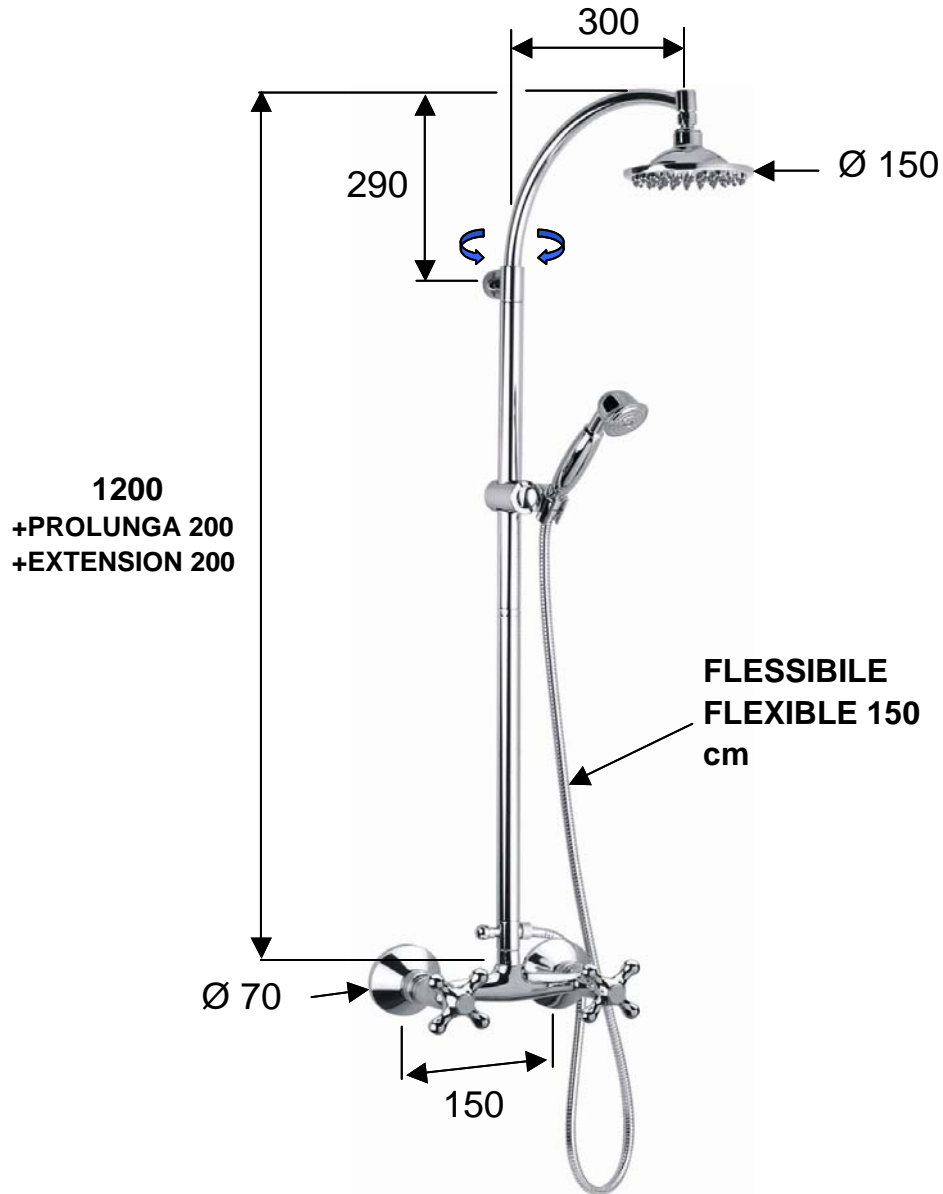

**DANIEL**

SCHEDA TECNICA TECHNICAL FEATURES

ART. COD.

**V4436**

**MATERIALI / MATERIALS**

OTTONE CROMATO / CHROME PLATED BRASS

**CROMATURA / CHROME PLATING**

UNI EN 248