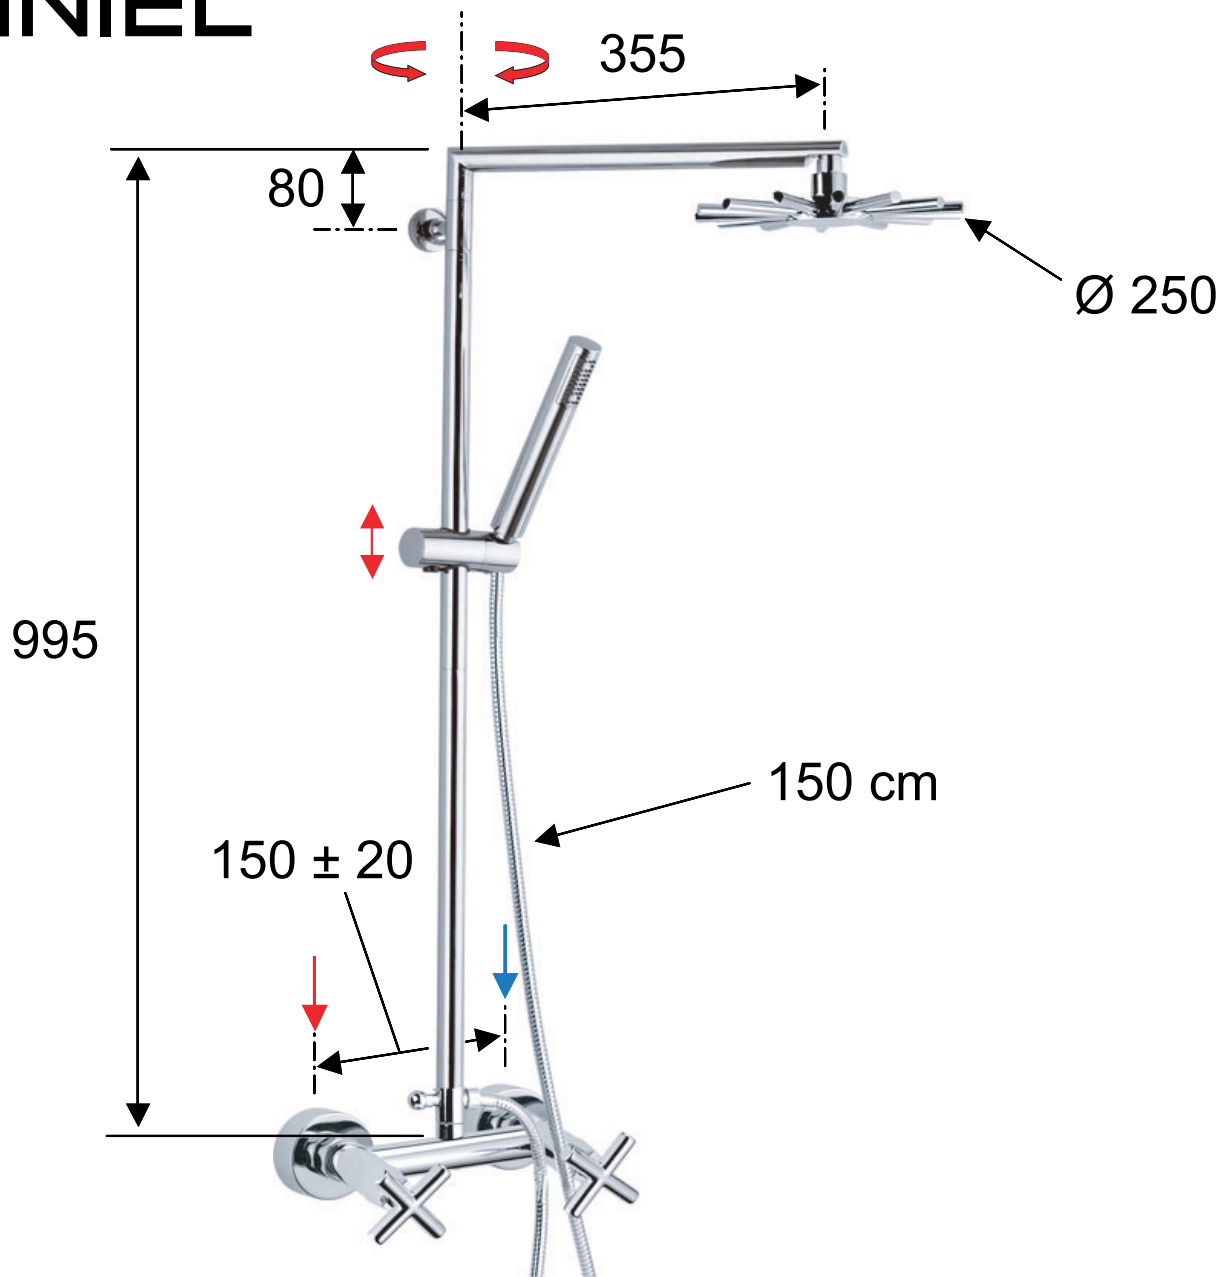

DANIEL

SCHEDA TECNICA TECHNICAL FEATURES

ART. COD.

J4435

MATERIALI / MATERIALS

OTTONE CROMATO / CHROME PLATED BRASS

CROMATURA / CHROME PLATING

UNI EN 248