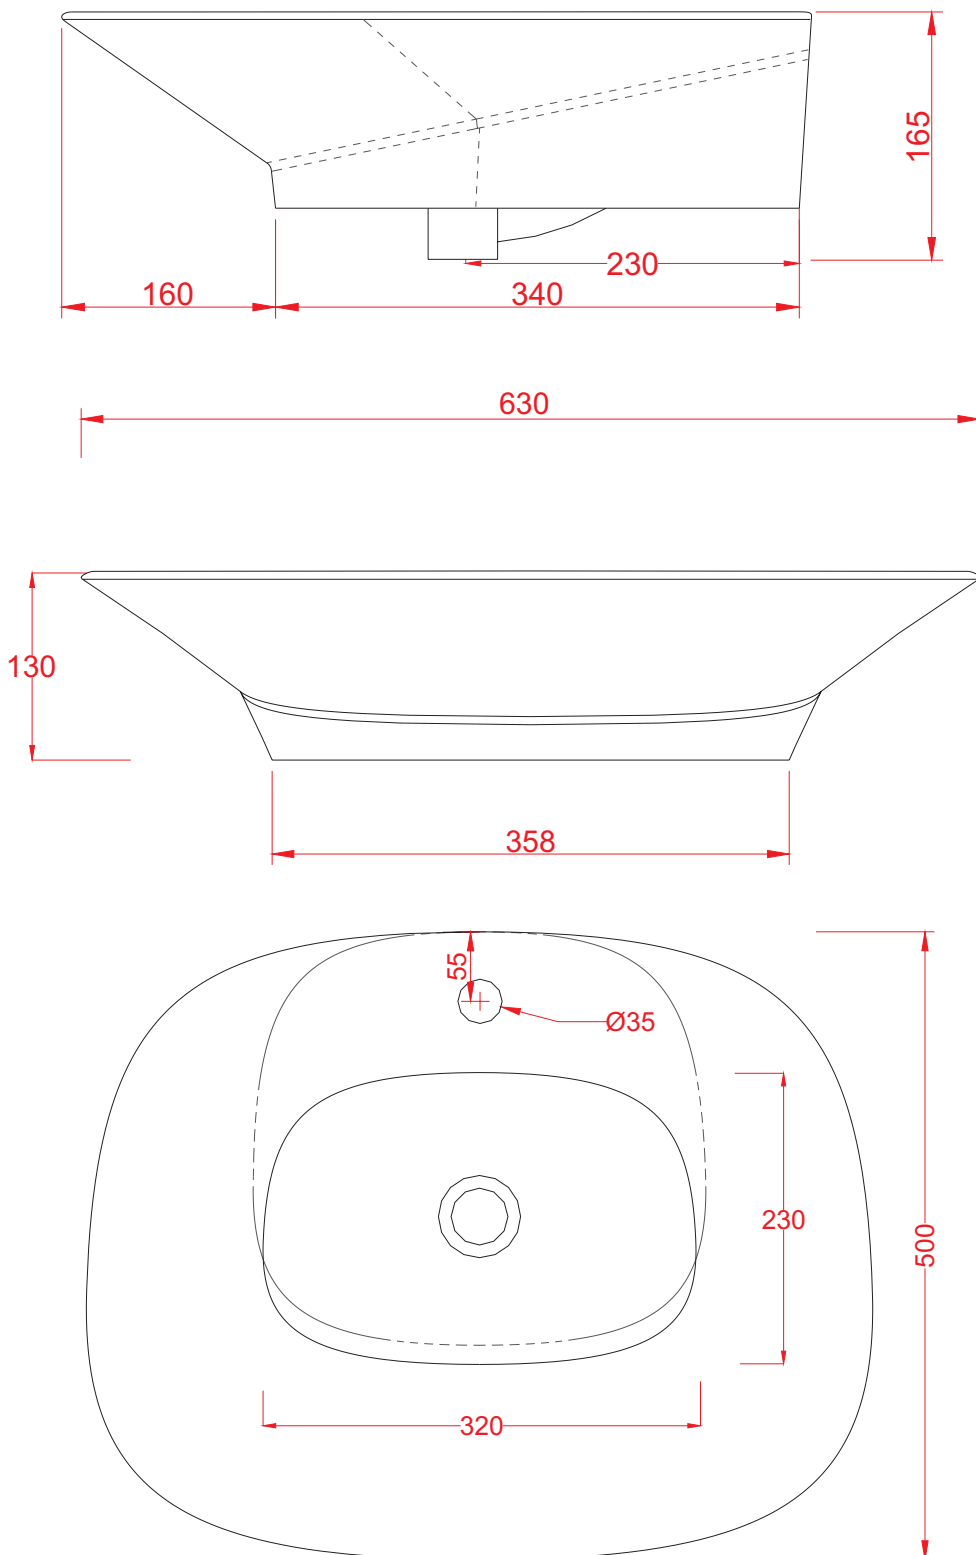

CODOCE/CODE: **L3400**
 MISURE/SIZE: **630*500*h130**
 PESO/WEIGHT: **12 KG**

N.B. Le misure indicate possono subire una variazione dello 0.6% circa, dovuta ad usura stampi e a variazioni delle caratteristiche tecniche relative alle materie prime che compongono l'impasto.

N.B. Indicated size could have a variation of about 0,6% due to usure of the moulds or the variations of the materials' technical characteristics used in the mixture.

MADE IN ITALY